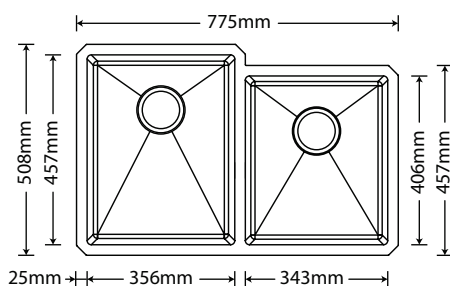

ARE-S201 - Cuba Dupla de Inox

Profundidade:

229mm / 203mm

Furo de válvula:

4-1/2" (114mm)

Acessórios:

ARE-E01

ARE-E02

ARE-E03

ARE-V114-01-AE

ARE-V114-02-AE

ARE-G-S201