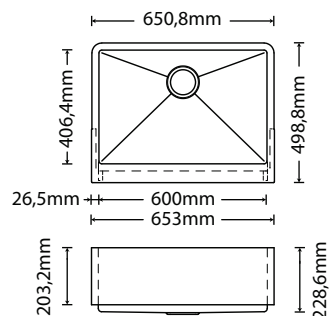

ARE-SA105-PPF - Cuba Farmhouse Individual de Inox

Profundidade:

228,6mm

Furo de válvula:

4-1/2" (114mm)

Acessórios:

ARE-E01

ARE-E02

ARE-E03

ARE-V114-01-AE

ARE-V114-02-AE

ARE-G-SA105-PPF