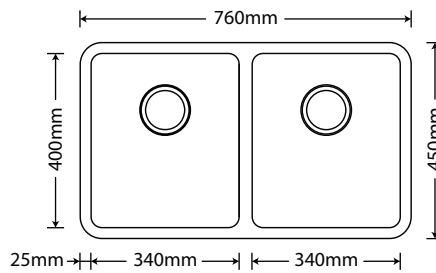

ARE-E01

ARE-E02

ARE-E03

ARE-V114-01-AE

ARE-V114-02-AE

ARE-G-F202-G

ARE-F202-P - Cuba Dupla de Inox

Profundidade:
185mm / 185mm