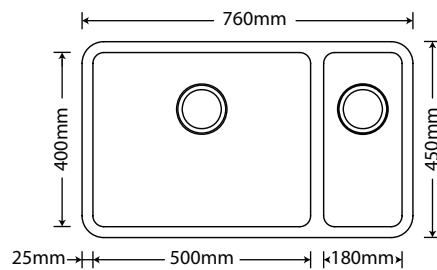

ARE-F203-G - Cuba Dupla de Inox

Profundidade:
200mm / 120mm

Furo de válvula:
4-1/2" (114mm)

Acessórios:

ARE-E01

ARE-E02

ARE-E03

ARE-V114-01-AE

ARE-V114-02-AE

ARE-G-F203-G