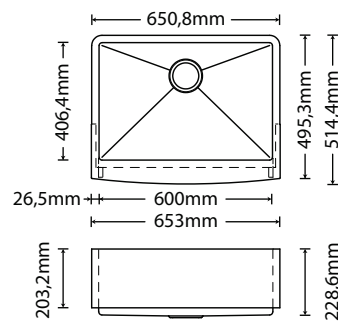

ARE-SA105-PP - Cuba Farmhouse Individual de Inox

Profundidade:

228,6mm

Furo de válvula:

4-1/2" (114mm)

Acessórios:

ARE-E01

ARE-E02

ARE-E03

ARE-V114-01-AE

ARE-V114-02-AE

ARE-G-SA105-PP