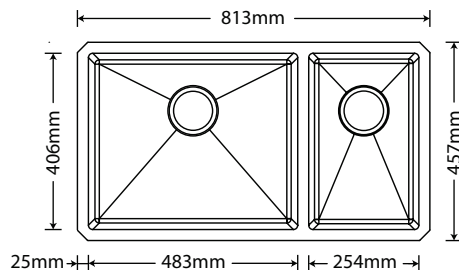

ARE-S203 - Cuba Dupla de Inox

Profundidade:

229mm / 203mm

Furo de válvula:

4-1/2" (114mm)

Acessórios:

ARE-E01

ARE-E02

ARE-E03

ARE-V114-01-AE

ARE-V114-02-AE

ARE-G-S203